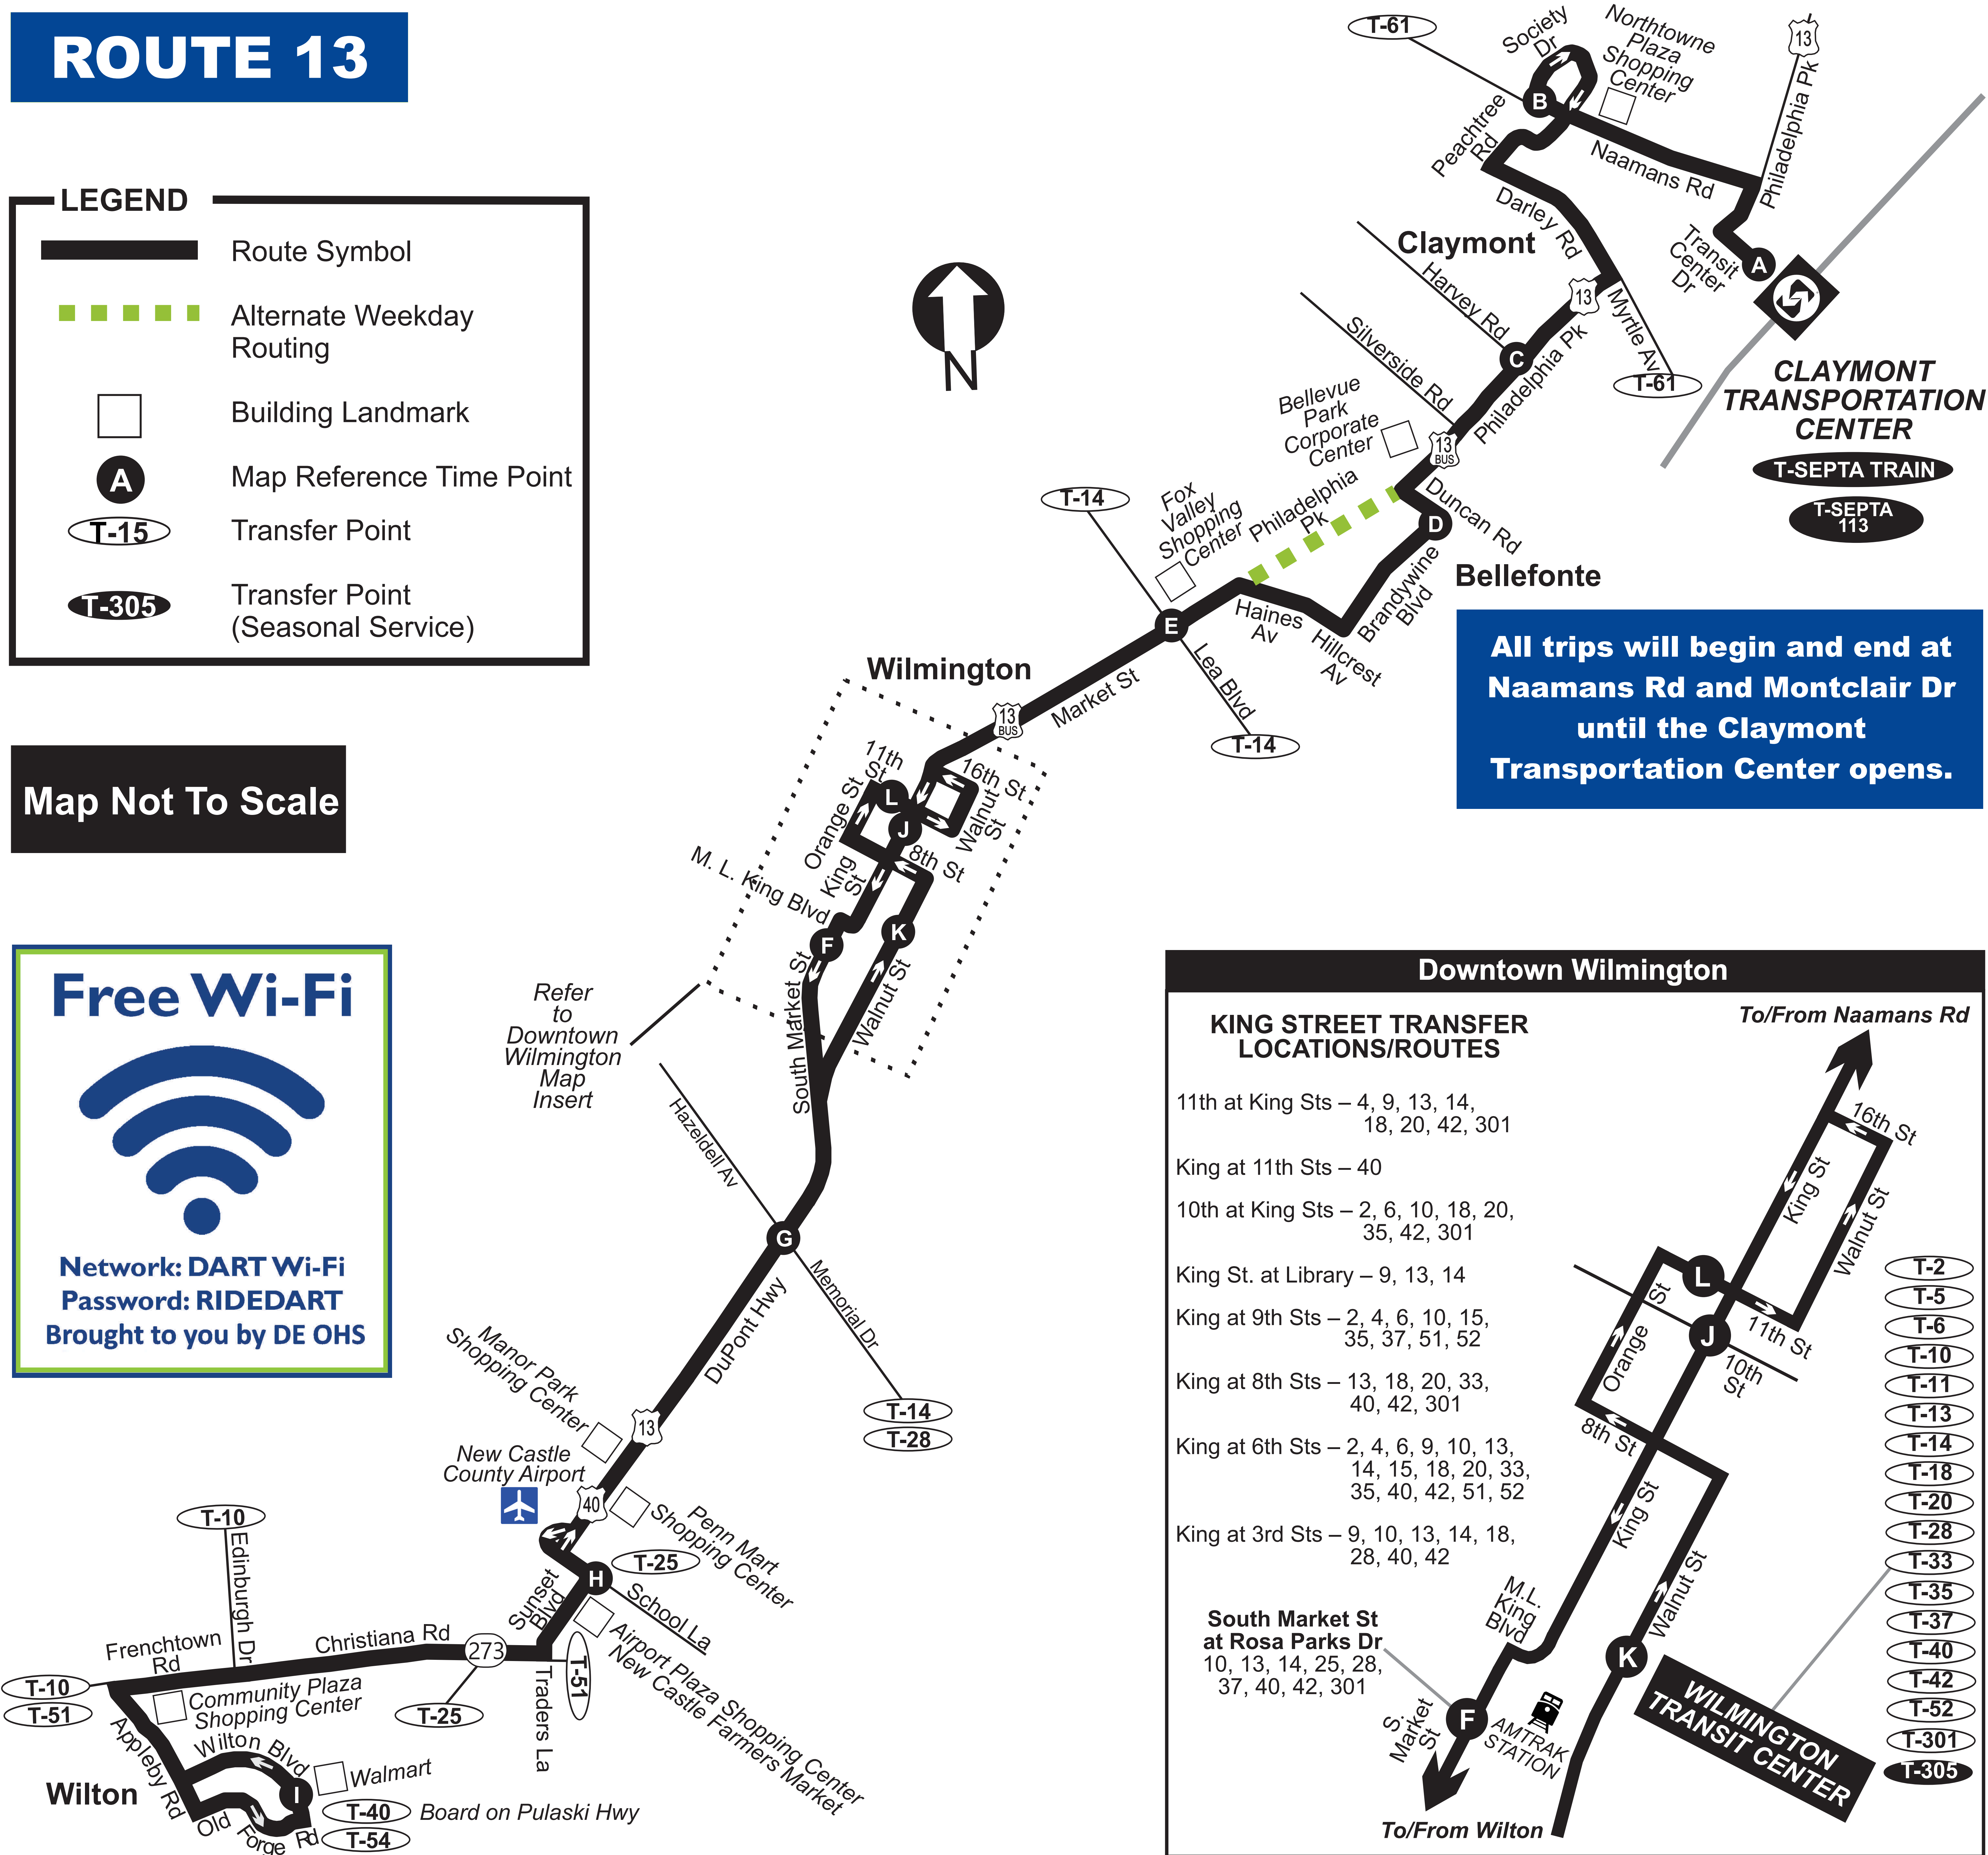

# ROUTE 13

**LEGEND**

- Route Symbol
- Alternate Weekday Routing
- Building Landmark
- Map Reference Time Point
- Transfer Point
- Transfer Point (Seasonal Service)

**Map Not To Scale**

**Free Wi-Fi**

**Network: DART Wi-Fi**  
**Password: RIDEDART**  
 Brought to you by DE OHS

**All trips will begin and end at Naamans Rd and Montclair Dr until the Claymont Transportation Center opens.**

**Downtown Wilmington**

**KING STREET TRANSFER LOCATIONS/ROUTES**

To/From Naamans Rd

- 11th at King Sts – 4, 9, 13, 14, 18, 20, 42, 301
- King at 11th Sts – 40
- 10th at King Sts – 2, 6, 10, 18, 20, 35, 42, 301
- King St. at Library – 9, 13, 14
- King at 9th Sts – 2, 4, 6, 10, 15, 35, 37, 51, 52
- King at 8th Sts – 13, 18, 20, 33, 40, 42, 301
- King at 6th Sts – 2, 4, 6, 9, 10, 13, 14, 15, 18, 20, 33, 35, 40, 42, 51, 52
- King at 3rd Sts – 9, 10, 13, 14, 18, 28, 40, 42

South Market St at Rosa Parks Dr  
 10, 13, 14, 25, 28, 37, 40, 42, 301

To/From Wilton

WILMINGTON TRANSIT CENTER

- T-2
- T-5
- T-6
- T-10
- T-11
- T-13
- T-14
- T-18
- T-20
- T-28
- T-33
- T-35
- T-37
- T-40
- T-42
- T-52
- T-301
- T-305